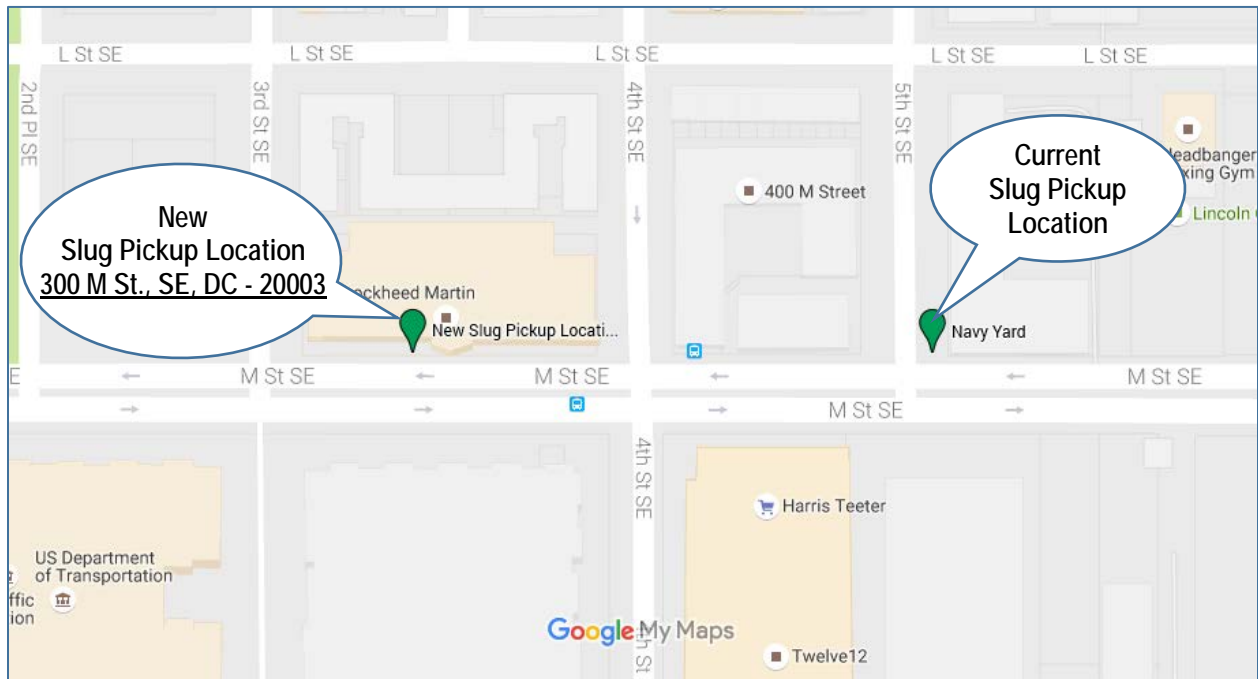

Attention Navy Yard Slugs and Drivers!

Changes to Slug Pickup Location at the Navy Yard

In preparation for the Van Ness school opening at 5th St & M St SE (current Slug Pickup location) DDOT and DC Public Schools are proposing a new slug pickup location to ease the traffic. Signs will be posted to guide riders and drivers to the new location. DDOT and school parents have volunteered to help with the move.

Current Slug Pickup location: 5th St & M St., DC 20003

New Slug Pickup location: 300 M St SE, DC 20003

Tentative Move Date: September 6th, 2016

Questions, concerns, or proposals join the conversation at

<https://sluglines.com/navyyard>

Download *Sluglines* Mobile app at www.SlugLines.com/app

@SlugLines

@SlugLines

admin@SlugLines.com